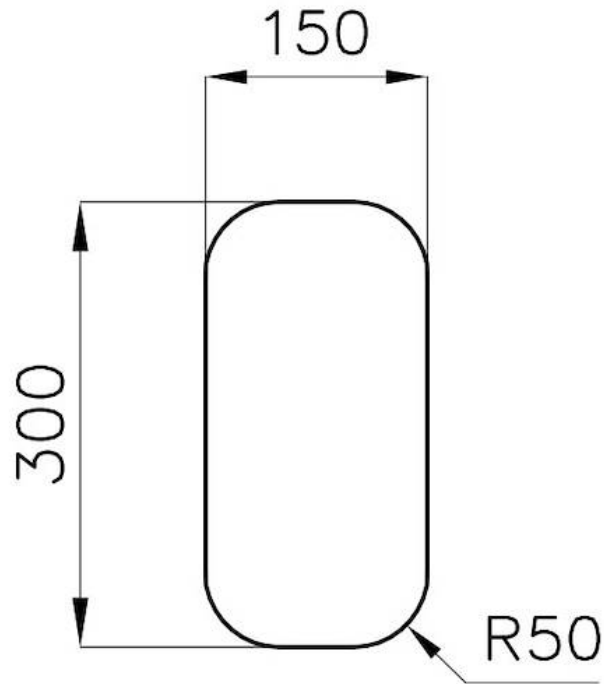

### DETAILS

Edge/Installation Type	Undermount
Finish	Foster brushed
Material	AISI 304 stainless steel
Texture	Foster brushed
Base	30 cm
Dimensions	170x320 mm
Standard fittings	Fixing hooks, gasket, drain, overflow and siphon, boxed packing
Mixer holes	No standard holes
Built-in hole	View technical data sheet

Drainer No

---

Width 17 cm

---

Bowl dimension 150x300mm

---

Number of bowls 1 bowl

---

Waste fitting 3,5" drain

---

## TECHNICAL DATA

Cut out size  
Dimensioni per foratura top